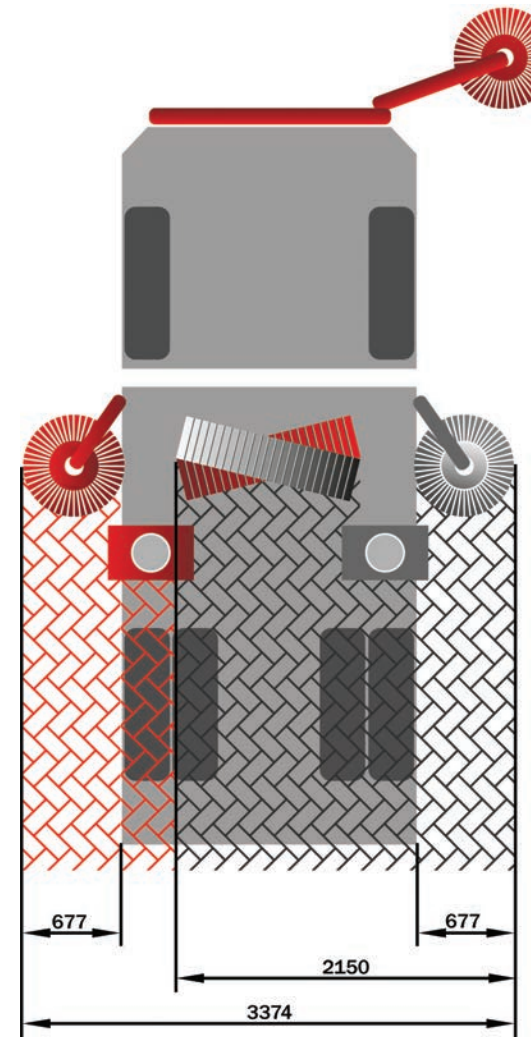

SWEEPING WIDTHS

Depending on the additional equipment, a sweeping or washing width of 2,200 mm to 3,550 mm is possible.

Standard configurations are marked in grey.

Your sweeper as individual as you are - that is our strength. We find the perfect solution for your cleaning work. With a multitude of possibilities and variations, your machine becomes the ultimate cleaning professional. Please contact us or write to us: sales@brock-kehrtechnik.de