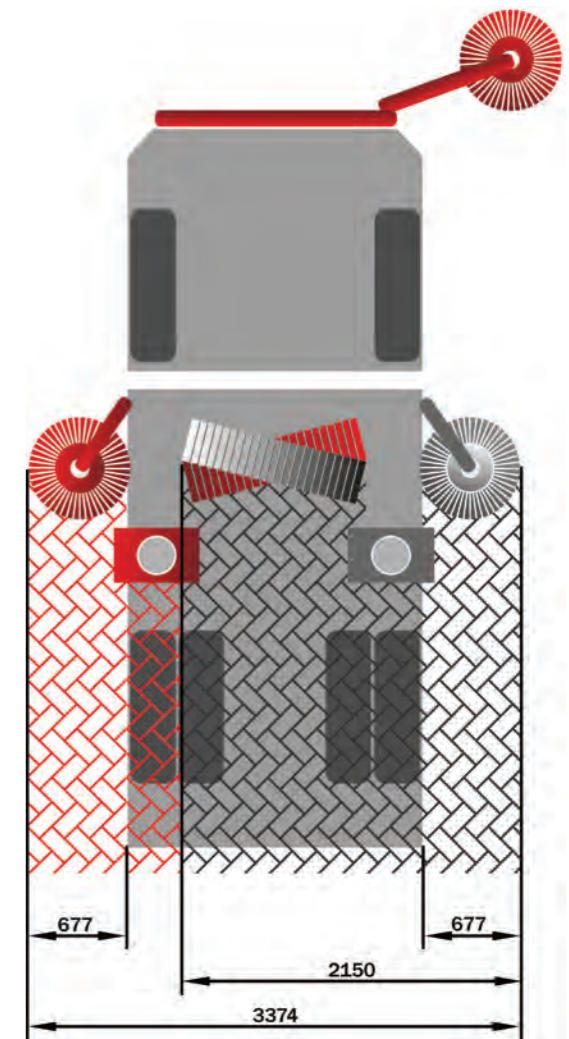

HIGH TIPPING

The special high tipping technology allows raising the debris hopper to 1.50 m and emptying it in a provided container.

SUMMER AND WINTER SERVICE

A sweeping machine for summer, a spreader vehicle for winter? Flexible solutions for more efficiency. In connection with the robust FUSO chassis and a BROCK sweeper unit that is no problem.

SWEEPING WIDTHS

Depending on the additional equipment, a sweeping or washing width of 2,200 mm to 3,550 mm is possible.

Standard configurations are marked in grey.

DIVERSE VERSIONS

Sweeper unit

Auxiliary engine	•
Reduction gears	•
Hydrostat (only with a manual gearbox)	•
100% electric	•