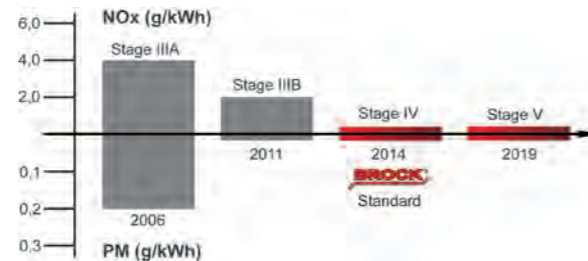

TRENDSETTING

Modern drive concepts guarantee that the strict emission guidelines of the European Union are met and ensure clean streets and less pollution for humans and the environment.

DIVERSE VERSIONS

Sweeper unit

Auxiliary engine	•
Semi-Hydrostat	•
Hydrostat (only with a manual gear-box)	•

Chassis

Automatic gears	•
Manual	•

SWEEPING WIDTHS

Depending on the additional equipment, a sweeping or washing width of 2,500 mm to 5,050 mm is possible. The supplementary sheet on special brooms.