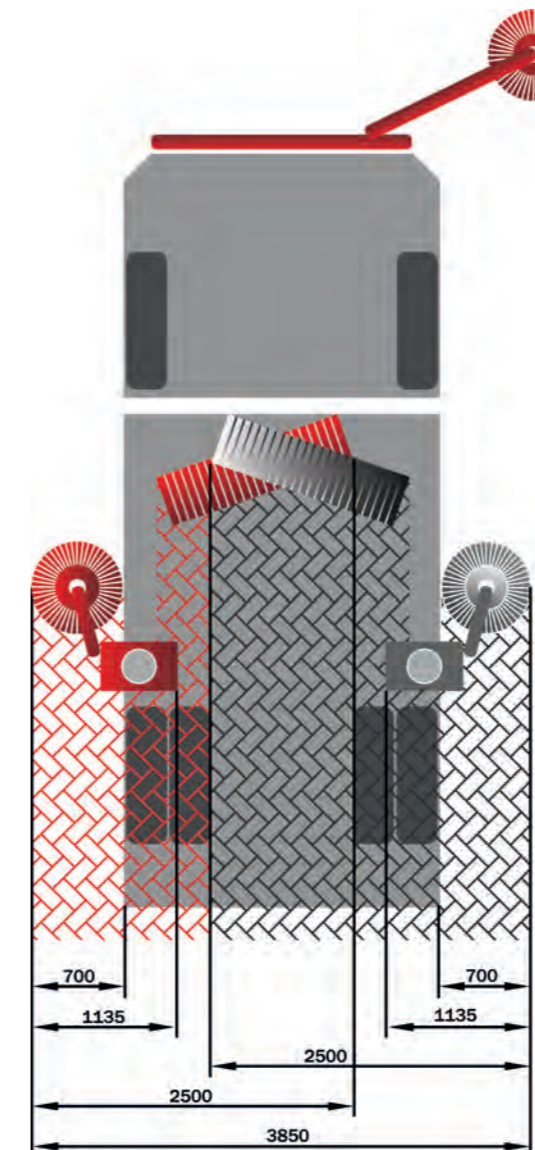

Sweeper unit

Auxiliary engine	•
Semi-Hydrostat	•
Hydrostat (only with a manual gear-box)	•

Chassis

Automatic gears	•
Manual	•

SWEEPING WIDTHS

Depending on the additional equipment, a sweeping or washing width of 2,500 mm to 5,050 mm is possible. The supplementary sheet on special brooms.