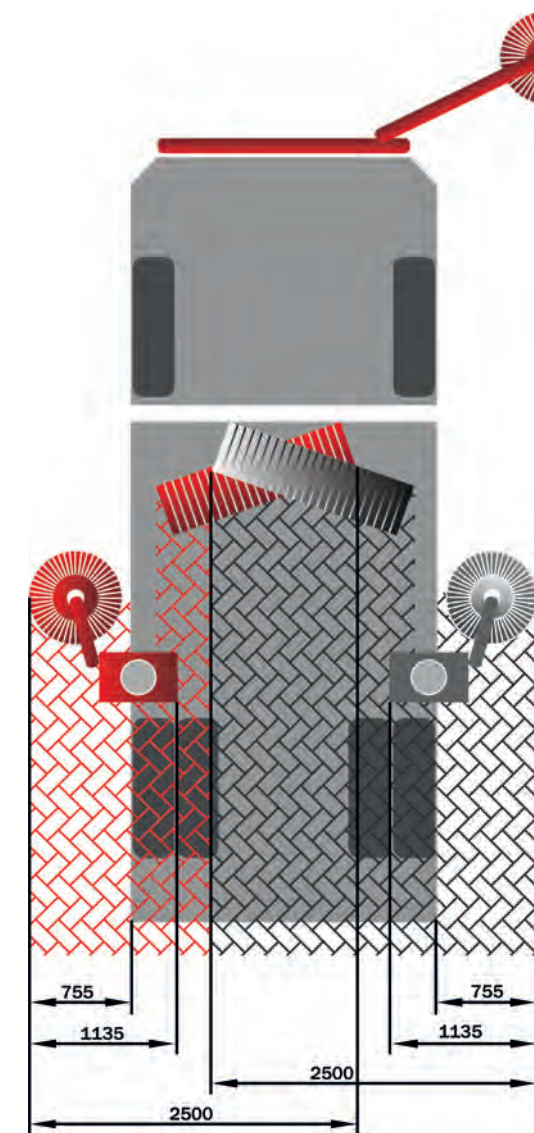

Standard configurations are marked in grey.