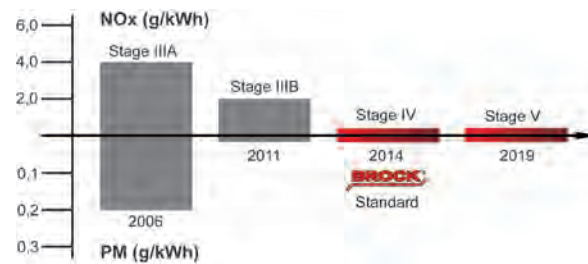

TRENDSETTING

Modern drive concepts guarantee that the strict emission guidelines of the European Union are met and ensure clean streets and less pollution for humans and the environment.

DIVERSE VERSIONS

Sweeper unit

Auxiliary engine	•
Semi-Hydrostat	•
Hydrostat (only with a manual gearbox)	•
100% electric	•

Chassis

Automatic gears	•
Manual	•
Plug-In Hybrid	•
100% electric	•

SWEEPING WIDTHS

Depending on the additional equipment, a sweeping or washing width of 2,500 mm to 5,050 mm is possible. The supplementary sheet on special brooms.