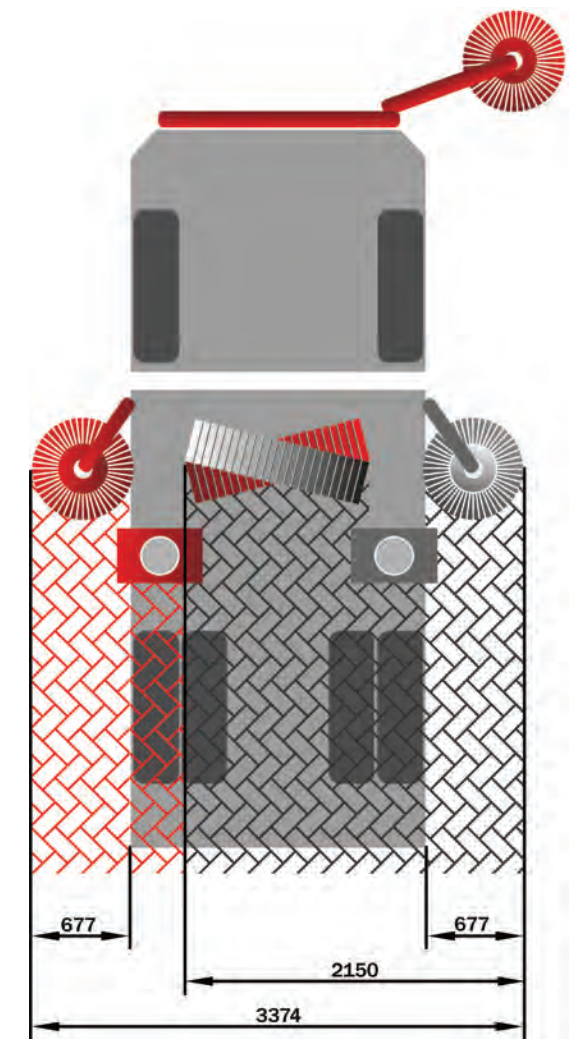

SWEEPING WIDTHS

Depending on the additional equipment, a sweeping or washing width of 2,200 mm to 3,550 mm is possible.